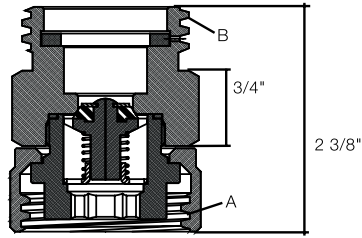

Filler Hose Adapters 3179B and 7577V

3179B

7577V

These adapters are designed with minimal flow restriction and recommended for use on the outlet of the LP-Gas delivery truck filler hose. If the controlled bleed off of the connection indicates the filler valve on the tank being filled has failed to close, the hose adapter should be left in place on the filler valve and disconnection should be made at the regular filler hose coupling. (Repair of the filler valve must be made as soon as possible). An integral check valve in these adapters helps prevent further loss of product. The standard filler valve cap should be attached to these adapters when left on the container.

Ordering Information

Part Number	Built-in Vent Valve	A Filler Valve Connection	B Hose Connection
7577V	Yes	1 1/4" F. ACME	1 1/4" M. ACME
3179B	No		
7576	Yes		