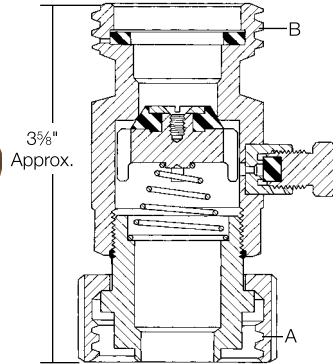

Filler Hose Adapters 3179B and 7577V

3179B

7577V

These adapters are designed with minimal flow restriction and recommended for use on the outlet of the LP-Gas delivery truck filler hose. If the controlled bleed off of the connection indicates the filler valve on the tank being filled has failed to close, the hose adapter should be left in place on the filler valve and disconnection should be made at the regular filler hose coupling. (Repair of the filler valve must be made as soon as possible). An integral check valve in these adapters helps prevent further loss of product. The standard filler valve cap should be attached to these adapters when left on the container.

Ordering Information

Part Number	Built-in Vent Valve	A Filler Valve Connection	B Hose Connection
7577V	Yes	1 1/4" F. ACME	1 1/4" M. ACME
3179B	No		
7576	Yes		