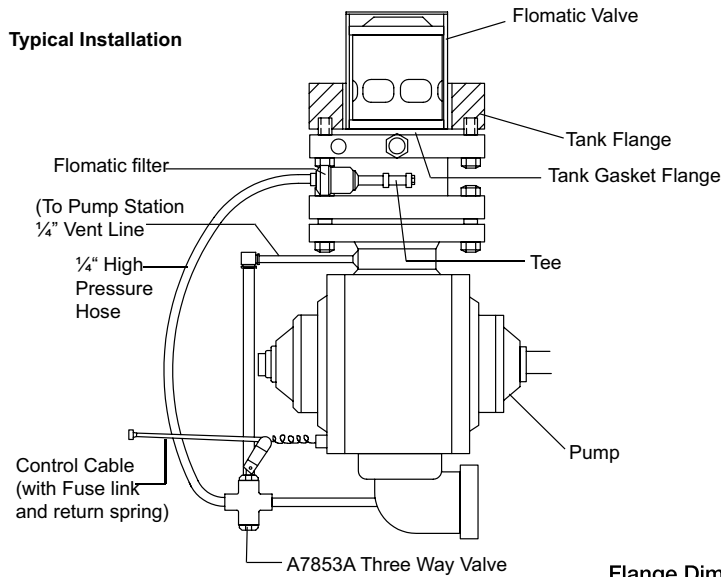

1/4" Three-Way Quick-Acting Valve A7853A

Flow Characteristics

A7853A 1/4" Three-Way Quick-Acting Valve

Typical Installation

A7853PAF

Flange Dimensions

A7853PA

Part Number	Flange Type	A	B	C	D	Accessories	
						Pneumatic Actuator	3-Way Valve
A7883FK	T-1 Steel Carbon Steel	4 ¹³ / ₁₆ "	5 ¹ / ₄ "	6 ⁷ / ₈ "	8 ¹ / ₂ "	A7853PAF	A7853PA
A7884FK		5 ¹ / ₂ "	7"	7 ⁷ / ₈ "	10"		

*Supplied with A7853A 3-way valve, A7884-201 filter, studs, nuts and gaskets.
 **With 4³/₈" diameter bore.
 ***With 5¹/₈" diameter bore.