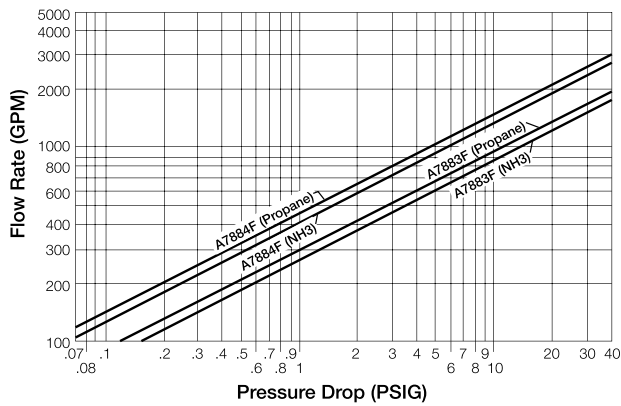

1/4" Three-Way Quick-Acting Valve A7853A

Flow Characteristics

A7853A 1/4" Three-Way Quick-Acting Valve

Typical Installation

A7853PAF

Flange Dimensions

A7853PA

Part Number	Flange Type	A	B	C	D	Accessories	
						Pneumatic Actuator	3-Way Valve
A7883FK	T-1 Steel Carbon Steel	4 ¹³ / ₁₆ "	5 ¹ / ₄ "	6 ⁷ / ₈ "	8 ¹ / ₂ "	A7853PAF	A7853PA
A7884FK		5 ¹ / ₂ "	7"	7 ⁷ / ₈ "	10"		

*Supplied with A7853A 3-way valve, A7884-201 filter, studs, nuts and gaskets.
 **With 4³/₈" diameter bore.
 ***With 5¹/₈" diameter bore.