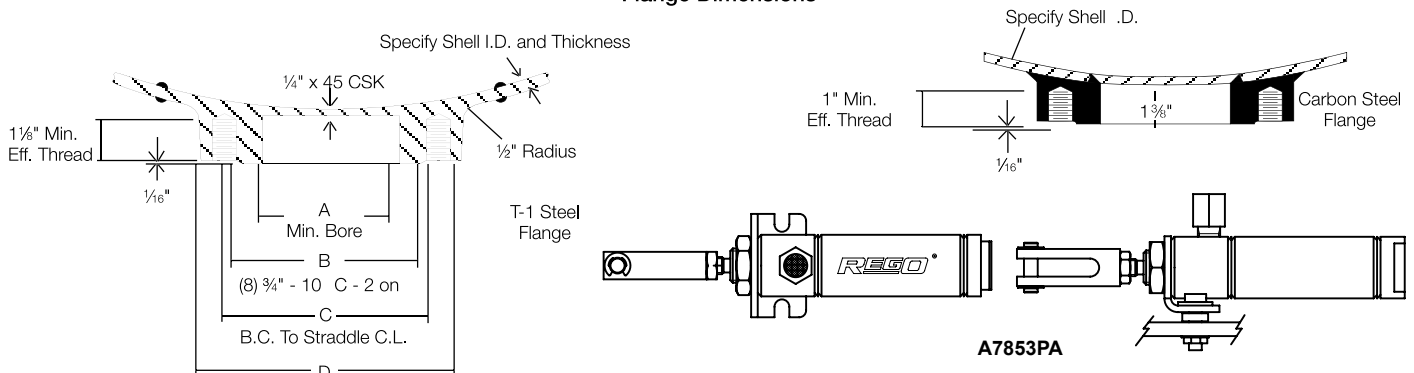

1/4" Three-Way Quick-Acting Valve A7853A

Flow Characteristics

A7853A 1/4" Three-Way Quick-Acting Valve

Typical Installation

A7853PAF

Flange Dimensions

A7853PA

Part Number	Flange Type	A	B	C	D	Accessories	
						Pneumatic Actuator	3-Way Valve
A7883FK	T-1 Steel Carbon Steel	4 ¹³ / ₁₆ "	5 ¹ / ₄ "	6 ⁷ / ₈ "	8 ¹ / ₂ "	A7853PAF	A7853PA
A7884FK		5 ¹ / ₂ "	7"	7 ⁷ / ₈ "	10"		

*Supplied with A7853A 3-way valve, A7884-201 filter, studs, nuts and gaskets.
 **With 4³/₈" diameter bore.
 ***With 5¹/₈" diameter bore.