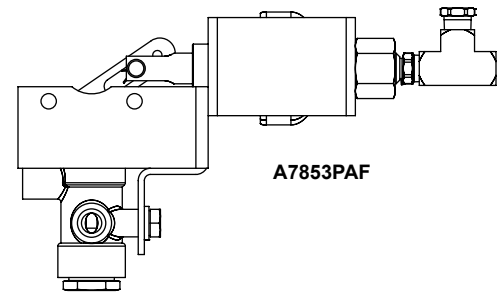

1/4" Three-Way Quick-Acting Valve A7853A

Flow Characteristics

A7853A 1/4" Three-Way Quick-Acting Valve

Typical Installation

A7853PAF

Flange Dimensions

A7853PA

Part Number	Flange Type	A	B	C	D	Accessories	
						Pneumatic Actuator	3-Way Valve
A7883FK	T-1 Steel Carbon Steel	4 ¹³ / ₁₆ "	5 ¹ / ₄ "	6 ⁷ / ₈ "	8 ¹ / ₂ "	A7853PAF	A7853PA
A7884FK		5 ¹ / ₂ "	7"	7 ⁷ / ₈ "	10"		

*Supplied with A7853A 3-way valve, A7884-201 filter, studs, nuts and gaskets.
 **With 4³/₈" diameter bore.
 ***With 5¹/₈" diameter bore.