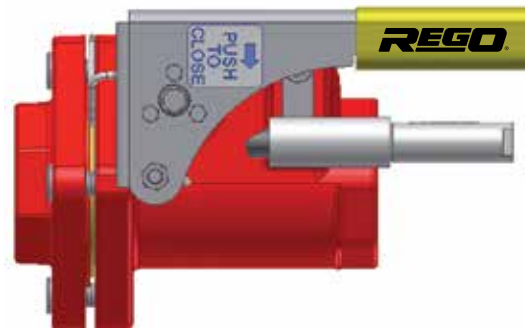

## Application

RegO Emergency Shut-Off Valves modified for remote pneumatic shutdown operation retain all the operating features of the standard valves.

Once equipped with pneumatic cylinders and then pressurized, the pneumatic cylinder piston rod disengages from a striker plate, allowing the ESV to be manually opened and the striker plate to act as a latch and hold the valve open. Release of the control system pressure for any reason closes the ESV for fail-safe operation.

### Convenience

- Closes the liquid and vapor ESV from a convenient remote location.
- Independent closed loop system allows the ESV to be pneumatically charged, but opened or closed manually or with cable controls to conserve pressurized gas.

### Reliability

- Independent closed loop system will continue to hold pressure and close ESV in an emergency - even if supply pressure is cut off.

A6016 with 6016-60D Remote Close Actuator

6016PN-50 Pneumatic Remote Control Kit

Control kit with components for connecting and charging the pneumatic controls from a source of compressed gas (air or nitrogen) to a RegO liquid or vapor ESV. Includes charging valves with low pressure indicator, operating valves, 100 feet of 1/4" plastic tubing and tube fittings.