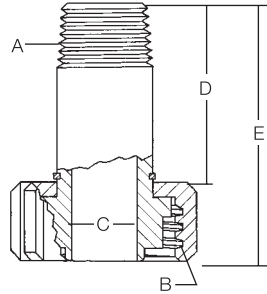

Short Type Hose Couplings for Vapor and Liquid Service 3171, 3175, 3181, 3185 and 3195 Series

3175 Series

**Style A
For Liquid Filling**

A3185 Series

**Style B
For Liquid Filling**

3171A Series

**Style C
For Vapor Equalizing**

3191 Series

**Style D
For Vapor Equalizing**

Ordering Information

Part Number	Material	Style	A. Hose Connection (M. NPT)	B. Coupling Connection (F. ACME)	C. Tailpiece Bore	D. Hose End To Nut	E. Overall Length
3175B	Brass	A	1/2"	1 3/4"	35/64"	1 13/16"	2 11/16"
3175			3/4"		3/4"		
3175A			1"		15/16"		
3185	Brass Nut & Steel Nipple	B	1 1/4"	2 1/4"	1 3/16"	2 11/16"	3 3/4"
3195			2"	3 1/4"	7/8"	2 1/4"	3 5/8"
A3175	Steel	A	3/4"	1 3/4"	3/4"	2"	2 7/8"
A3175A			1"		7/8"	2 1/4"	3 1/8"
A3185		B	1 1/4"	2 1/4"	1 1/4"	2 1/8"	3 3/16"
A3195	2"		3 1/4"	1 7/8"	2 1/4"	3 5/8"	
3171	Brass	C	3/8"	1 1/4"	3/8"	1 11/32"	2 19/32"
3171A			1/2"		31/64"		
3181			3/4"	1 3/4"	3/4"	1 3/16"	2 11/16"
3181A			1"		3/4"	1 7/8"	2 3/4"
3191	D	1 1/4"	2 1/4"	1 3/16"	2 5/8"	3 11/16"	