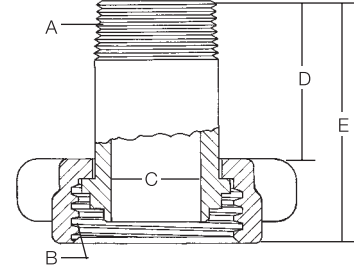

Short Type Hose Couplings for Vapor and Liquid Service 3171, 3175, 3181, 3185 and 3195 Series

3175 Series

**Style A
For Liquid Filling**

A3185 Series

**Style B
For Liquid Filling**

3171A Series

**Style C
For Vapor Equalizing**

3191 Series

**Style D
For Vapor Equalizing**

Ordering Information

Part Number	Material	Style	A. Hose Connection (M. NPT)	B. Coupling Connection (F. ACME)	C. Tailpiece Bore	D. Hose End To Nut	E. Overall Length
3175B	Brass	A	1/2"	1 3/4"	35/64"	1 13/16"	2 11/16"
3175			3/4"		3/4"		
3175A			1"		15/16"		
3185	Brass Nut & Steel Nipple	B	1 1/4"	2 1/4"	1 3/16"	2 11/16"	3 3/4"
3195			2"	3 1/4"	7/8"	2 1/4"	3 5/8"
A3175	Steel	A	3/4"	1 3/4"	3/4"	2"	2 7/8"
A3175A			1"		7/8"	2 1/4"	3 1/8"
A3185		B	1 1/4"	2 1/4"	1 1/4"	2 1/8"	3 3/16"
A3195	2"		3 1/4"	1 7/8"	2 1/4"	3 5/8"	
3171	Brass	C	3/8"	1 1/4"	3/8"	1 11/32"	2 19/32"
3171A			1/2"		31/64"		
3181			3/4"	1 3/4"	3/4"	1 3/16"	2 11/16"
3181A			1"		3/4"	1 7/8"	2 3/4"
3191	D	1 1/4"	2 1/4"	1 3/16"	2 5/8"	3 11/16"	