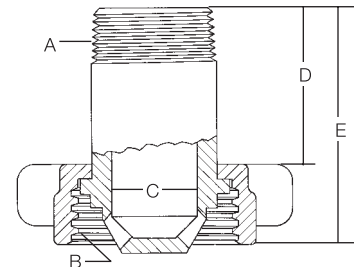

Short Type Hose Couplings for Vapor and Liquid Service 3171, 3175, 3181, 3185 and 3195 Series

3175 Series

**Style A
For Liquid Filling**

A3185 Series

**Style B
For Liquid Filling**

3171A Series

**Style C
For Vapor Equalizing**

3191 Series

**Style D
For Vapor Equalizing**

Ordering Information

Part Number	Material	Style	A. Hose Connection (M. NPT)	B. Coupling Connection (F. ACME)	C. Tailpiece Bore	D. Hose End To Nut	E. Overall Length
3175B	Brass	A	1/2"	1 3/4"	35/64"	1 13/16"	2 11/16"
3175			3/4"		3/4"		
3175A			1"		15/16"		
3185	Brass Nut & Steel Nipple	B	1 1/4"	2 1/4"	1 3/16"	2 11/16"	3 3/4"
3195			2"	3 1/4"	7/8"	2 1/4"	3 5/8"
A3175	Steel	A	3/4"	1 3/4"	3/4"	2"	2 7/8"
A3175A			1"		7/8"	2 1/4"	3 1/8"
A3185		B	1 1/4"	2 1/4"	1 1/4"	2 1/8"	3 3/16"
A3195	2"		3 1/4"	1 7/8"	2 1/4"	3 5/8"	
3171	Brass	C	3/8"	1 1/4"	3/8"	1 11/32"	2 19/32"
3171A			1/2"		31/64"		
3181			3/4"	1 3/4"	3/4"	1 3/16"	2 11/16"
3181A			1"		3/4"	1 7/8"	2 3/4"
3191	D	1 1/4"	2 1/4"	1 3/16"	2 5/8"	3 11/16"	