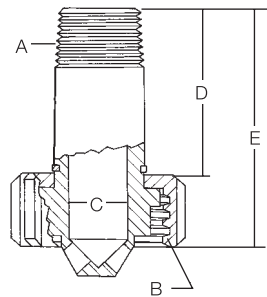

Short Type Hose Couplings for Vapor and Liquid Service 3171, 3175, 3181, 3185 and 3195 Series

3175 Series

**Style A
For Liquid Filling**

A3185 Series

**Style B
For Liquid Filling**

3171A Series

**Style C
For Vapor Equalizing**

3191 Series

**Style D
For Vapor Equalizing**

Ordering Information

Part Number	Material	Style	A. Hose Connection (M. NPT)	B. Coupling Connection (F. ACME)	C. Tailpiece Bore	D. Hose End To Nut	E. Overall Length
3175B	Brass	A	1/2"	1 3/4"	35/64"	1 13/16"	2 11/16"
3175			3/4"		3/4"		
3175A			1"		15/16"		
3185	Brass Nut & Steel Nipple	B	1 1/4"	2 1/4"	1 3/16"	2 11/16"	3 3/4"
3195			2"	3 1/4"	7/8"	2 1/4"	3 5/8"
A3175	Steel	A	3/4"	1 3/4"	3/4"	2"	2 7/8"
A3175A			1"		7/8"	2 1/4"	3 1/8"
A3185		B	1 1/4"	2 1/4"	1 1/4"	2 1/8"	3 3/16"
A3195	2"		3 1/4"	1 7/8"	2 1/4"	3 5/8"	
3171	Brass	C	3/8"	1 1/4"	3/8"	1 11/32"	2 19/32"
3171A			1/2"		31/64"		
3181			3/4"	1 3/4"	3/4"	1 3/16"	2 11/16"
3181A			1"		3/4"	1 7/8"	2 3/4"
3191	D	1 1/4"	2 1/4"	1 3/16"	2 5/8"	3 11/16"	