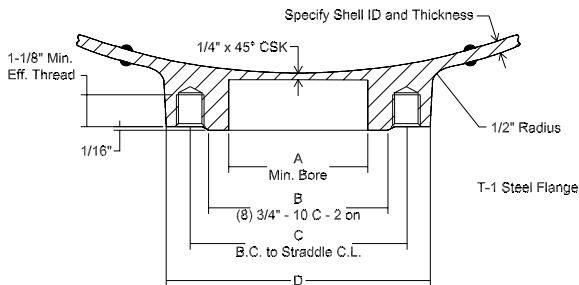

1/4" Three-Way Quick-Acting Valve A7853A

Flow Characteristics

A7853A 1/4" Three-Way Quick-Acting Valve

Typical Installation

A7853PAF

Flange Dimensions

A7853PA

Ordering Information

Part Number	Flange Type	A	B	C	D	Accessories		
						Pneumatic Actuator	Electric Actuator	3-Way Valve
A7853A*	T-1 Steel Carbon Steel	4 ¹³ / ₁₆ "	5 ³ / ₄ "	6 ⁶ / ₁₆ "	8 ¹ / ₄ "	A7853PAF	A7853EA	A7853PA

*Supplied with A7853A 3-way valve, A7884-201 filter, studs, nuts and gaskets.

**With 4¹/₁₆" diameter bore.