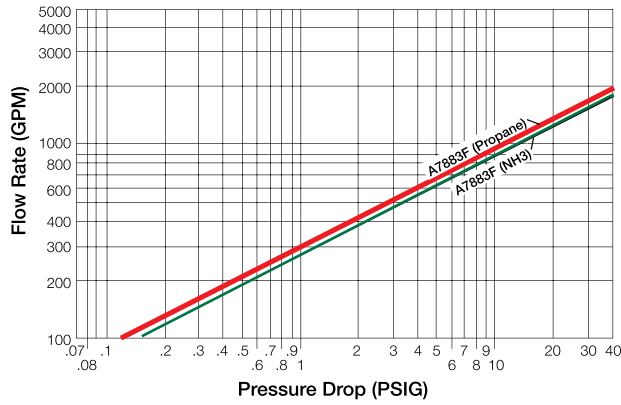

1/4" Three-Way Quick-Acting Valve A7853A

Flow Characteristics

A7853A 1/4" Three-Way Quick-Acting Valve

Typical Installation

A7853PAF

Flange Dimensions

A7853PA

Ordering Information

**With 4¹/₁₆" diameter bore.