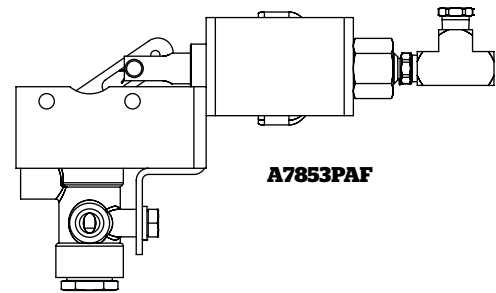

1/4" Three-Way Quick-Acting Valve A7853A

Flow Characteristics

A7853A 1/4" Three-Way Quick-Acting Valve

Typical Installation

A7853PAF

Flange Dimensions

A7853PA

Ordering Information

Part Number	Flange Type	A	B	C	D	Accessories		
						Pneumatic Actuator	Electric Actuator	3-Way Valve
A7853A*	T-1 Steel Carbon Steel	4 ¹³ / ₁₆ "	5 ³ / ₄ "	6 ⁶ / ₁₆ "	8 ¹ / ₄ "	A7853PAF	A7853EA	A7853PA

*Supplied with A7853A 3-way valve, A7884-201 filter, studs, nuts and gaskets.

**With 4¹/₁₆" diameter bore.