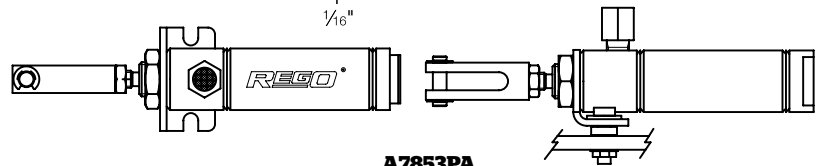

1/4" Three-Way Quick-Acting Valve A7853A

Flow Characteristics

A7853A 1/4" Three-Way Quick-Acting Valve

Typical Installation

A7853PAF

Flange Dimensions

A7853PA

Ordering Information

Part Number	Flange Type	A	B	C	D	Accessories		
						Pneumatic Actuator	Electric Actuator	3-Way Valve
A7853A*	T-1 Steel Carbon Steel	4 ¹³ / ₁₆ "	5 ³ / ₄ "	6 ⁶ / ₁₆ "	8 ¹ / ₄ "	A7853PAF	A7853EA	A7853PA

*Supplied with A7853A 3-way valve, A7884-201 filter, studs, nuts and gaskets.

**With 4¹/₁₆" diameter bore.