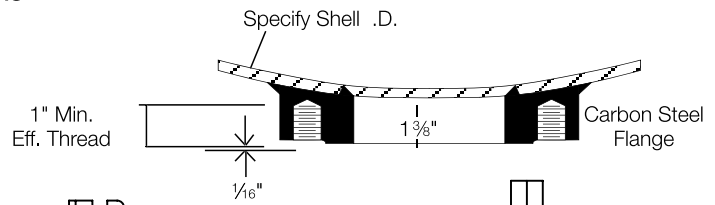

1/4" Three-Way Quick-Acting Valve A7853A

Flow Characteristics

A7853A 1/4" Three-Way Quick-Acting Valve

Typical Installation

A7853PAF

Flange Dimensions

A7853PA

Ordering Information

Part Number	Flange Type	A	B	C	D	Accessories		
						Pneumatic Actuator	Electric Actuator	3-Way Valve
A7853A*	T-1 Steel Carbon Steel	4 ¹³ / ₁₆ "	5 ³ / ₄ "	6 ⁶ / ₁₆ "	8 ¹ / ₄ "	A7853PAF	A7853EA	A7853PA

*Supplied with A7853A 3-way valve, A7884-201 filter, studs, nuts and gaskets.

**With 4¹/₁₆" diameter bore.