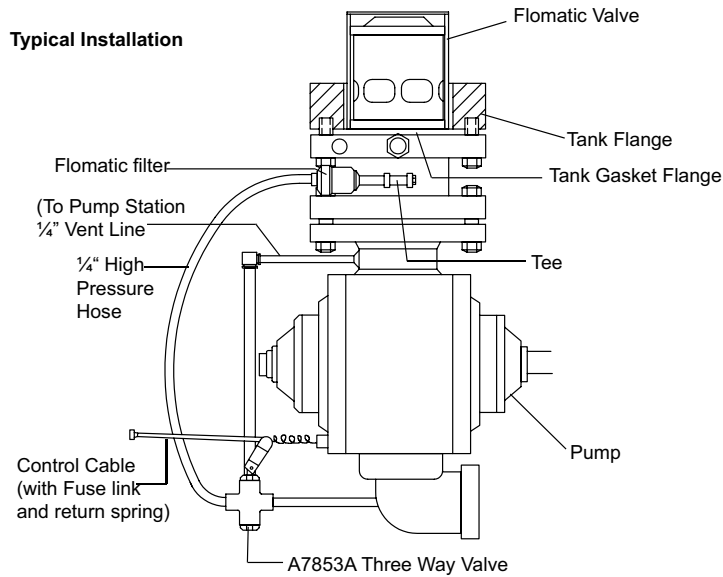

1/4" Three-Way Quick-Acting Valve A7853A

Flow Characteristics

A7853A 1/4" Three-Way Quick-Acting Valve

Typical Installation

A7853PAF

Flange Dimensions

A7853PA

Ordering Information

Part Number	Flange Type	A	B	C	D	Accessories		
						Pneumatic Actuator	Electric Actuator	3-Way Valve
A7853A*	T-1 Steel Carbon Steel	4 ¹³ / ₁₆ "	5 ³ / ₄ "	6 ⁶ / ₁₆ "	8 ¹ / ₄ "	A7853PAF	A7853EA	A7853PA

*Supplied with A7853A 3-way valve, A7884-201 filter, studs, nuts and gaskets.

**With 4¹/₁₆" diameter bore.