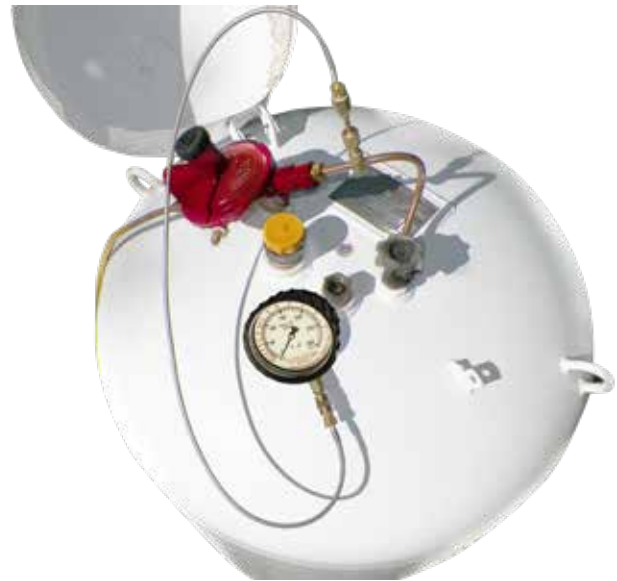

Presto-Tap® Pressure Gauge with Glow in the Dark 3.5" Display PTCA-KGA Series

Application

These larger gauges with glow-in-the-dark display are designed for use with our Presto-Tap leak detection system for better visibility in low light areas and after hours service calls.

Features & Benefits

- 40% larger face is easier to read and more accurate due to larger spacing between the graduations
- The luminescent, glow-in-the-dark face is easier to read in low light conditions.
- Includes protective cover and a magnet for attaching directly to the tanks while you conduct the leak test.

PTCA-KGA Series

Glow in the Dark Display

Ordering Information

Part Number	Pressure Range	Connection	Magnet	Rubber Cover	Accessories(must be ordered separately)	
					36" Flexible Hose w/ quick connect adapter	12" Rubber Hose w/ quick connect adapter
PT30CA-KGA	0 to 30 PSIG	¼" M. Flare	Yes	Yes	PTFLEX-KITP	PTH-KITP
PT6800CA-KGA	0 to 300 PSIG					