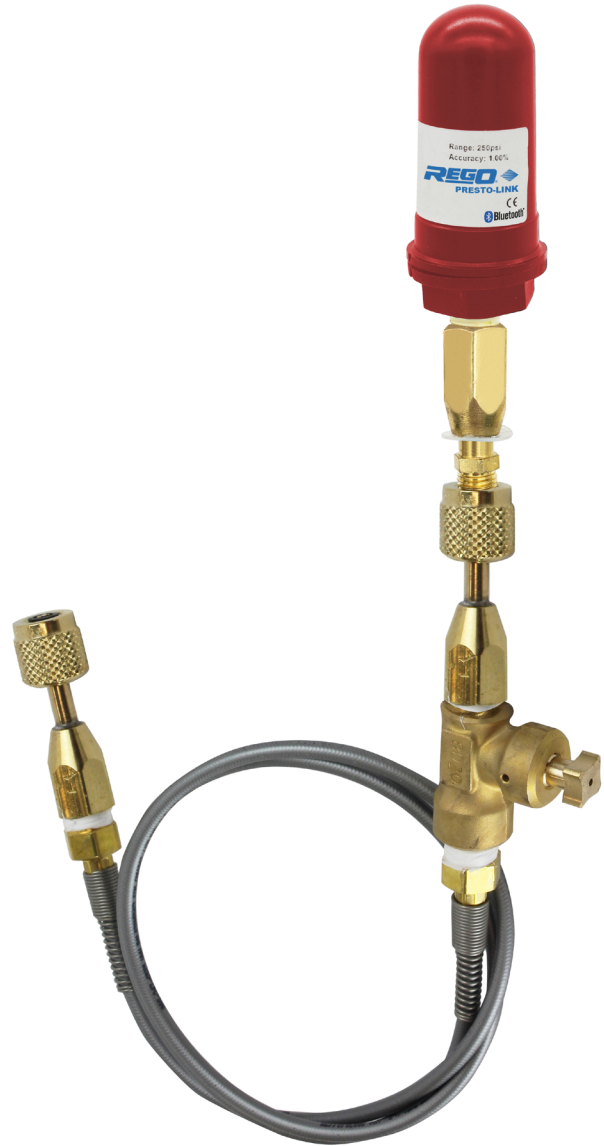

Presto-link® Bluetooth Gauge Kit w/ Bleeder Valve, 36" Flexible Hose & Quick Adapter PT36KIT Series Patent Pending

Application

Presto-link® bluetooth gauge solution provides a convenient means to obtain pressure readings thru the RegO App on your mobile device. This kit includes a Presto-link® Bluetooth Gauge and quick adapter assembly, 36" Flexible hose assembly fitted with bleeder and quick adapter assembly for connection to the Presto-Tap Fittings.

Features

- Presto-link® Bluetooth Gauge With Quick Connect Adapter
- 36" Universal Flex Hose w/Gauge Bleeder & Quick Connect Adapters Assembly
- Brilliant Red case coloring indicates 0-250 PSI high pressure device
- Black case coloring indicates 0-50" w.c. low pressure device
- Packaged in a padded case

Presto-link® Bluetooth Gauge Kit w/ Bleeder & Quick Adapter

PTKIT Series Patent Pending

Application

Presto-link® bluetooth gauge solution provides a convenient means to obtain pressure readings thru the RegO App on your mobile device. This kit includes a Presto-link® Bluetooth Gauge, bleeder and quick adapter assembly for connection to the Presto-Tap Fittings.

Features

- Presto-link® Bluetooth Gauge With Gauge Bleeder & Quick Connect Adapter Assembly
- Brilliant Red case coloring indicates 0-250 PSI high pressure device
- Black case coloring indicates 0-50" w.c. low pressure device
- Packaged in a Padded Case